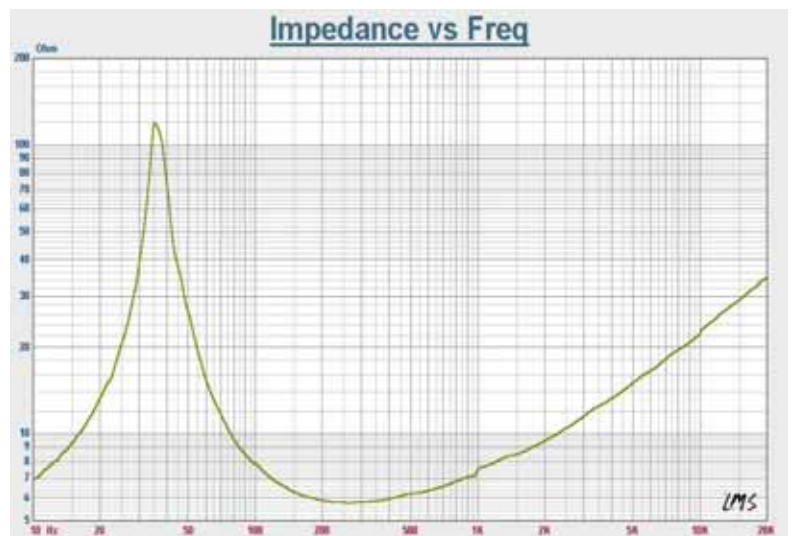

### Specifications & Thiele/Small Parameters

|                                 |                  |                        |
|---------------------------------|------------------|------------------------|
| Impedance                       | : 6 Ohm          |                        |
| Minimum Frequency Response      | : 36 Hz          |                        |
| Reproduction Frequency Response | : Fo~9K          |                        |
| S.P.L.                          | : 87.861 dB/W(m) |                        |
| Rated Input                     | : 30 W           |                        |
| Music Power                     | : 40 W           |                        |
| Equivalent Diaphragm Radius     | : 63mm           |                        |
| Equivalent Mass                 | : 15.723g        |                        |
| Magnet Weight                   | : 65g            |                        |
| Net Weight                      | : 1850g          |                        |
| Fs                              | : 36.715 Hz      |                        |
| Re                              | : 5.0 Ohm        |                        |
| Mms                             | : 16.565g        |                        |
| BL                              | : 7.562TM        |                        |
| Qts                             | : 0.319          |                        |
| Qms                             | : 6.857          |                        |
| Qes                             | : 0.334          |                        |
| Vas                             | : 26.805 Ltr     |                        |
| Xmax                            | : 4.5mm          |                        |
| no                              | : 0.384%         |                        |
| Material                        | Frame            | : Fe                   |
|                                 | Cone             | : Wooden               |
|                                 | Surround         | : Rubber               |
|                                 | Damper           | : Conex+Cotton (4Hole) |
|                                 | VC DIA           | : 38 KAP 0.24 SV       |
|                                 | Magnet           | : 110x 45x17 Y30       |
|                                 | Short Ring       | : Cu Ring              |
|                                 | Center Cap       | : AL Phase Plug (Gold) |