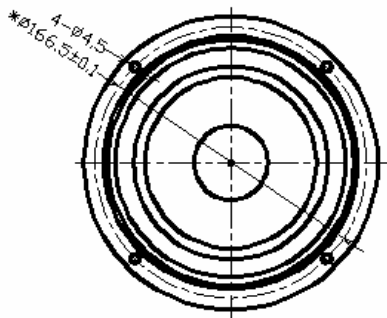

### Specifications & Thiele/Small Parameters

|                                 |                  |                        |
|---------------------------------|------------------|------------------------|
| Impedance                       | : 6 Ohm          |                        |
| Minimum Frequency Response      | : 36 Hz          |                        |
| Reproduction Frequency Response | : Fo~9K          |                        |
| S.P.L.                          | : 87.861 dB/W(m) |                        |
| Rated Input                     | : 30 W           |                        |
| Music Power                     | : 40 W           |                        |
| Equivalent Diaphragm Radius     | : 63mm           |                        |
| Equivalent Mass                 | : 15.723g        |                        |
| Magnet Weight                   | : 65g            |                        |
| Net Weight                      | : 1850g          |                        |
| Fs                              | : 36.715 Hz      |                        |
| Re                              | : 5.0 Ohm        |                        |
| Mms                             | : 16.565g        |                        |
| BL                              | : 7.562TM        |                        |
| Qts                             | : 0.319          |                        |
| Qms                             | : 6.857          |                        |
| Qes                             | : 0.334          |                        |
| Vas                             | : 26.805 Ltr     |                        |
| Xmax                            | : 4.5mm          |                        |
| no                              | : 0.384%         |                        |
| Material                        | Frame            | : Fe                   |
|                                 | Cone             | : Wooden               |
|                                 | Surround         | : Rubber               |
|                                 | Damper           | : Conex+Cotton (4Hole) |
|                                 | VC DIA           | : 38 KAP 0.24 SV       |
|                                 | Magnet           | : 110x 45x17 Y30       |
|                                 | Short Ring       | : Cu Ring              |
|                                 | Center Cap       | : AL Phase Plug (Gold) |