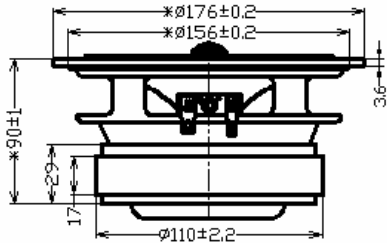

### Specifications & Thiele/Small Parameters

|                                 |                  |                        |
|---------------------------------|------------------|------------------------|
| Impedance                       | : 6 Ohm          |                        |
| Minimum Frequency Response      | : 36 Hz          |                        |
| Reproduction Frequency Response | : Fo~9K          |                        |
| S.P.L.                          | : 87.861 dB/W(m) |                        |
| Rated Input                     | : 30 W           |                        |
| Music Power                     | : 40 W           |                        |
| Equivalent Diaphragm Radius     | : 63mm           |                        |
| Equivalent Mass                 | : 15.723g        |                        |
| Magnet Weight                   | : 65g            |                        |
| Net Weight                      | : 1850g          |                        |
| Fs                              | : 36.715 Hz      |                        |
| Re                              | : 5.0 Ohm        |                        |
| Mms                             | : 16.565g        |                        |
| BL                              | : 7.562TM        |                        |
| Qts                             | : 0.319          |                        |
| Qms                             | : 6.857          |                        |
| Qes                             | : 0.334          |                        |
| Vas                             | : 26.805 Ltr     |                        |
| Xmax                            | : 4.5mm          |                        |
| no                              | : 0.384%         |                        |
| Material                        | Frame            | : Fe                   |
|                                 | Cone             | : Wooden               |
|                                 | Surround         | : Rubber               |
|                                 | Damper           | : Conex+Cotton (4Hole) |
|                                 | VC DIA           | : 38 KAP 0.24 SV       |
|                                 | Magnet           | : 110x 45x17 Y30       |
|                                 | Short Ring       | : Cu Ring              |
|                                 | Center Cap       | : AL Phase Plug (Gold) |